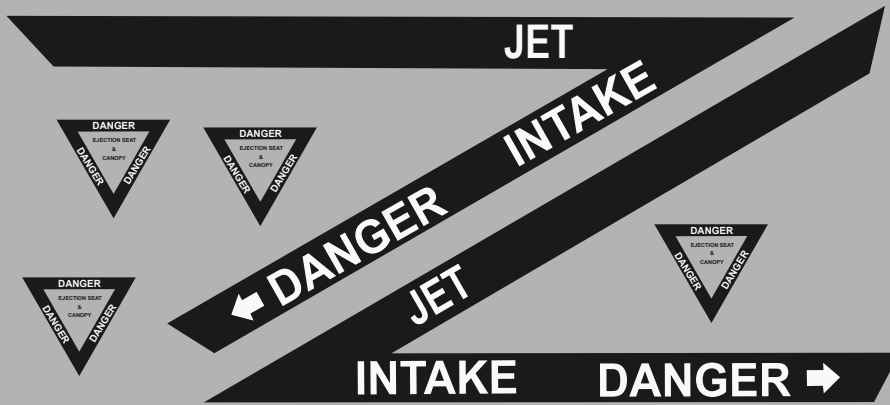

AG

200

200

AG

VF A-103

VF A-103

200 200

AIR TURBINE STARTER EXHAUST

CAPT WILLIAM REED "SPIG"

CAPT WILLIAM REED "SPIG"

ENS JACK ERNIE BONES

ENS JACK ERNIE BONES

F/A-18F 168493

USS ABRAHAM LINCOLN USS ABRAHAM LINCOLN

F/A-18F 168493

AM1 (AW/SW) BAILEY SAILOR OF THE YEAR

NAVY NAVY

200 200