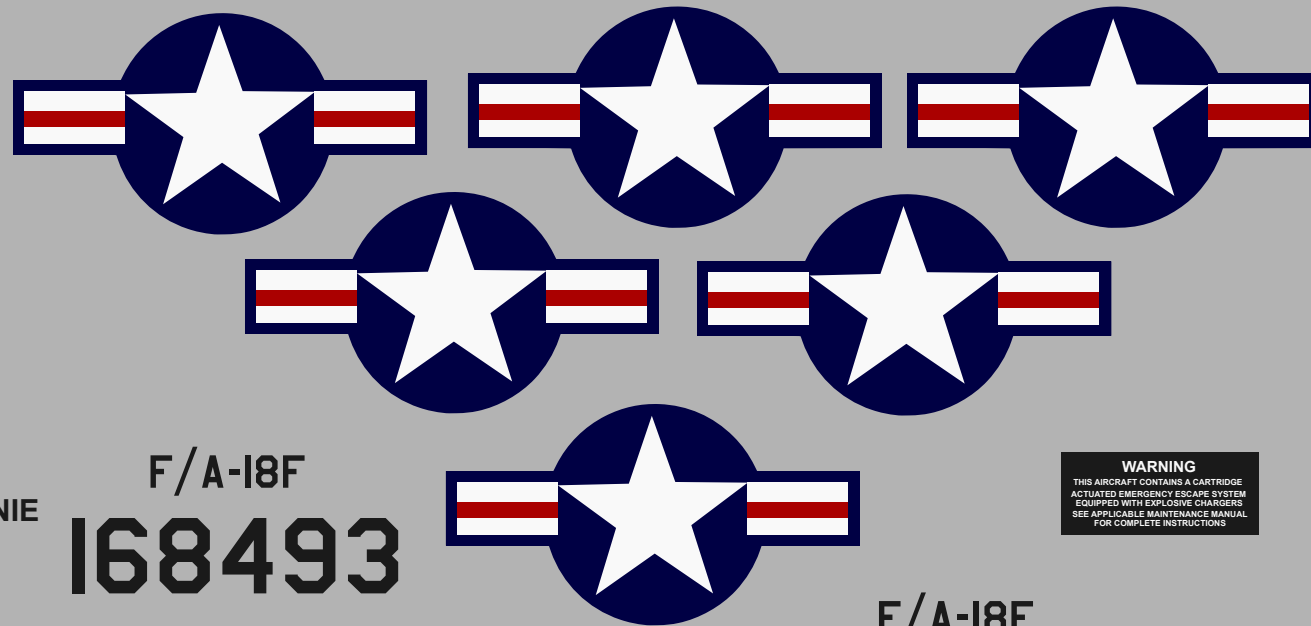

VF A-103

VF A-103

200 200