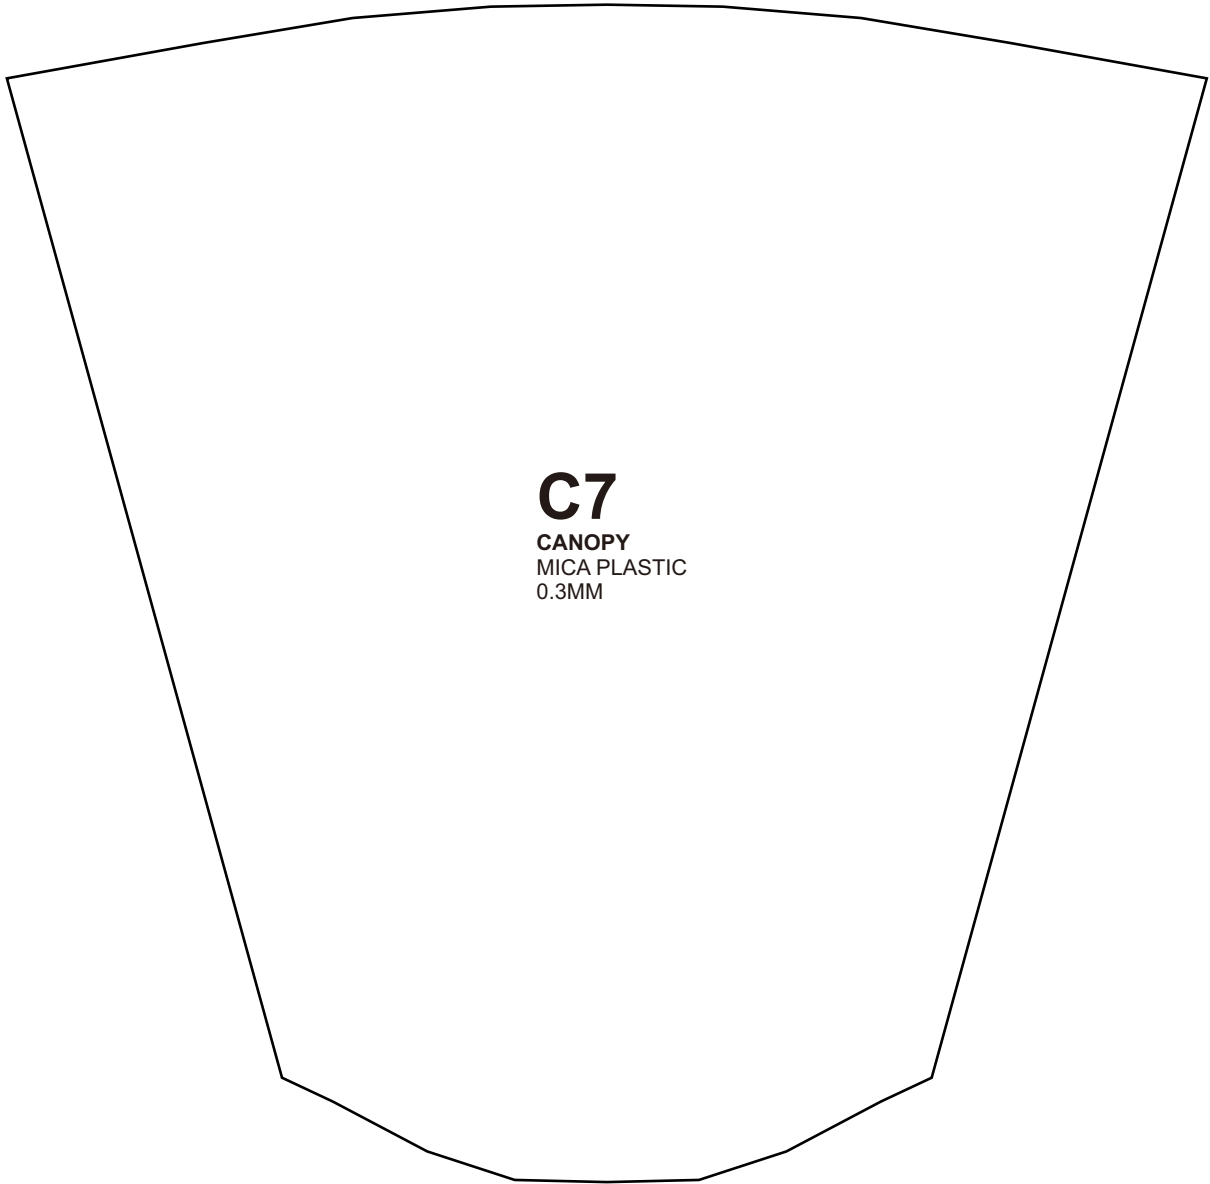

### Specs :

1. Wingspan 1020mm / 40 inch
2. Flying weight : 1700 grams/ 60 oz
3. Wing loading : 45.2 gram/dm<sup>2</sup> - 14.8 oz/sq.ft.
4. Wing cube loading : 7.4
5. Wing Area : 37.58 dm<sup>2</sup> / 582 sq.in.
6. CG : 5 cm / 2 inch from Wing Break

**S2**

**C2**

COCKPIT  
CARDBOARD

**C6**

CANOPY  
MICA PLASTIC  
0.3MM

JOIN HERE

JOIN HERE

**C2**