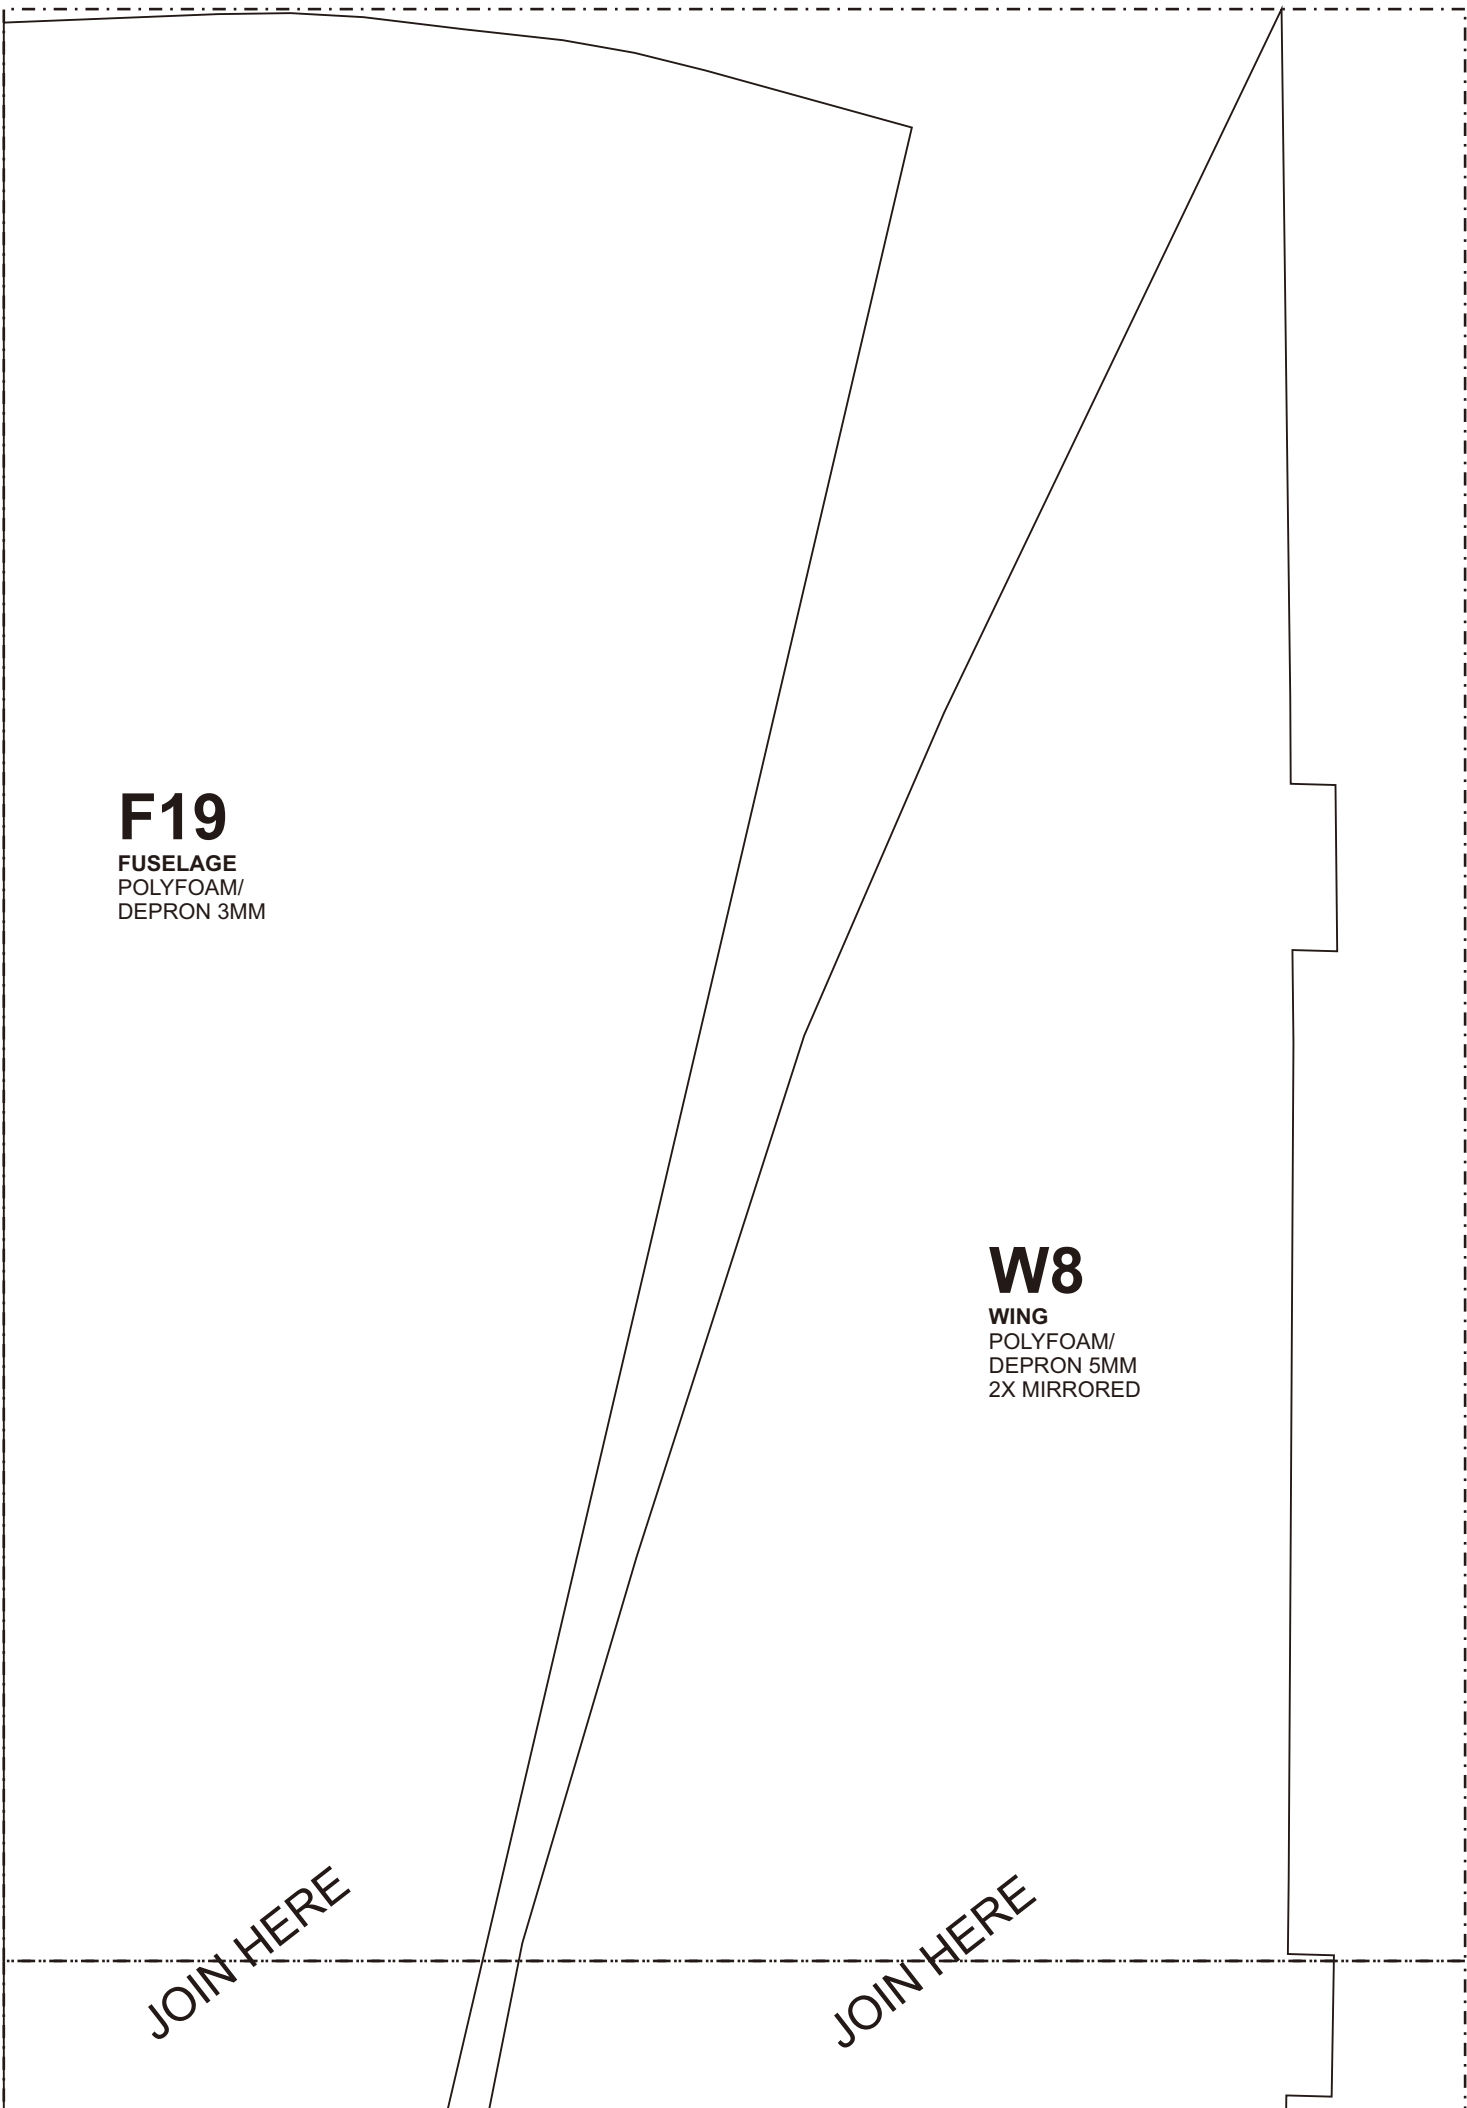

F19

FUSELAGE
POLYFOAM/
DEPRON 3MM

W8

WING
POLYFOAM/
DEPRON 5MM
2X MIRRORED

JOIN HERE

JOIN HERE