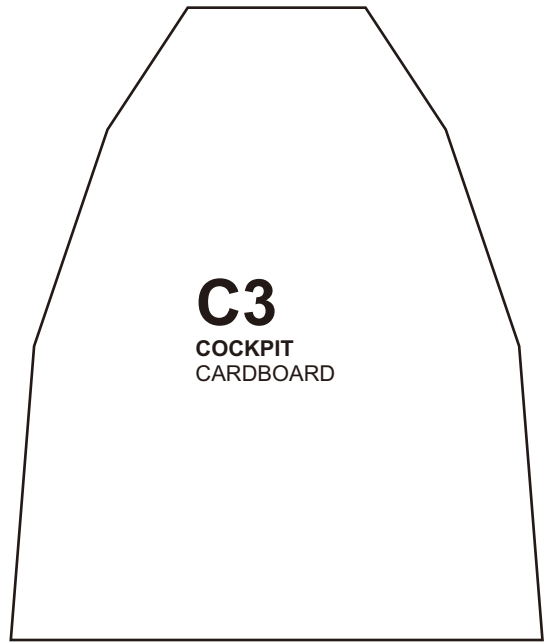

JOIN HERE

F16