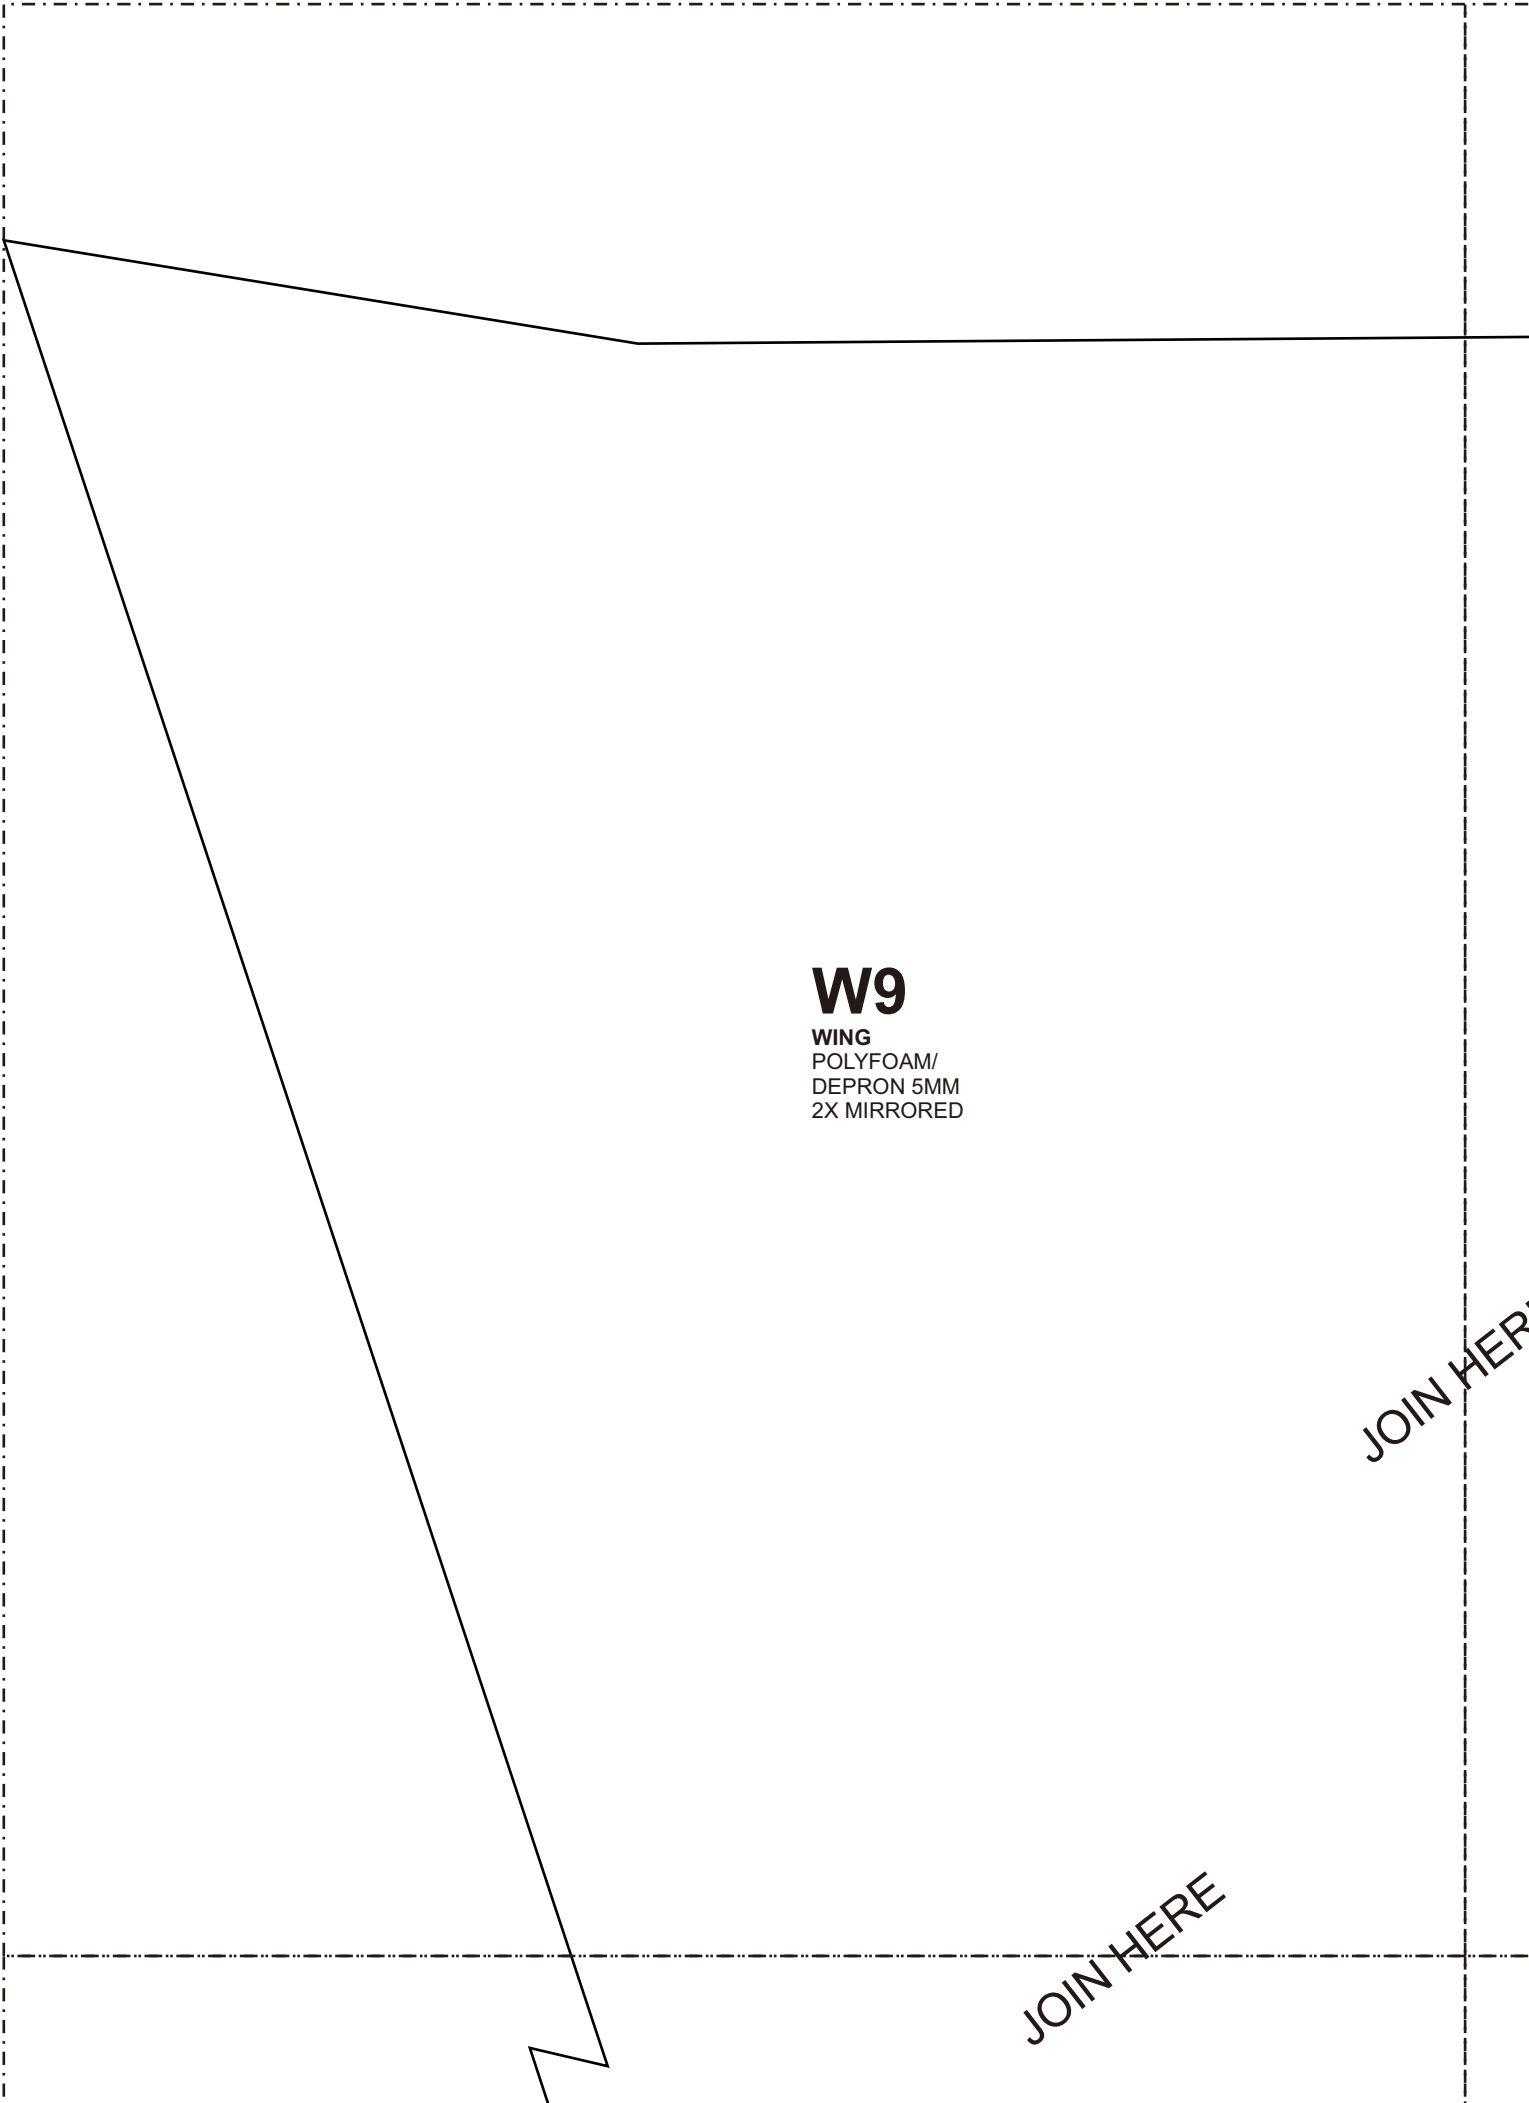

W9

WING
POLYFOAM/
DEPRON 5MM
2X MIRRORED

JOIN HERE

JOIN HERE