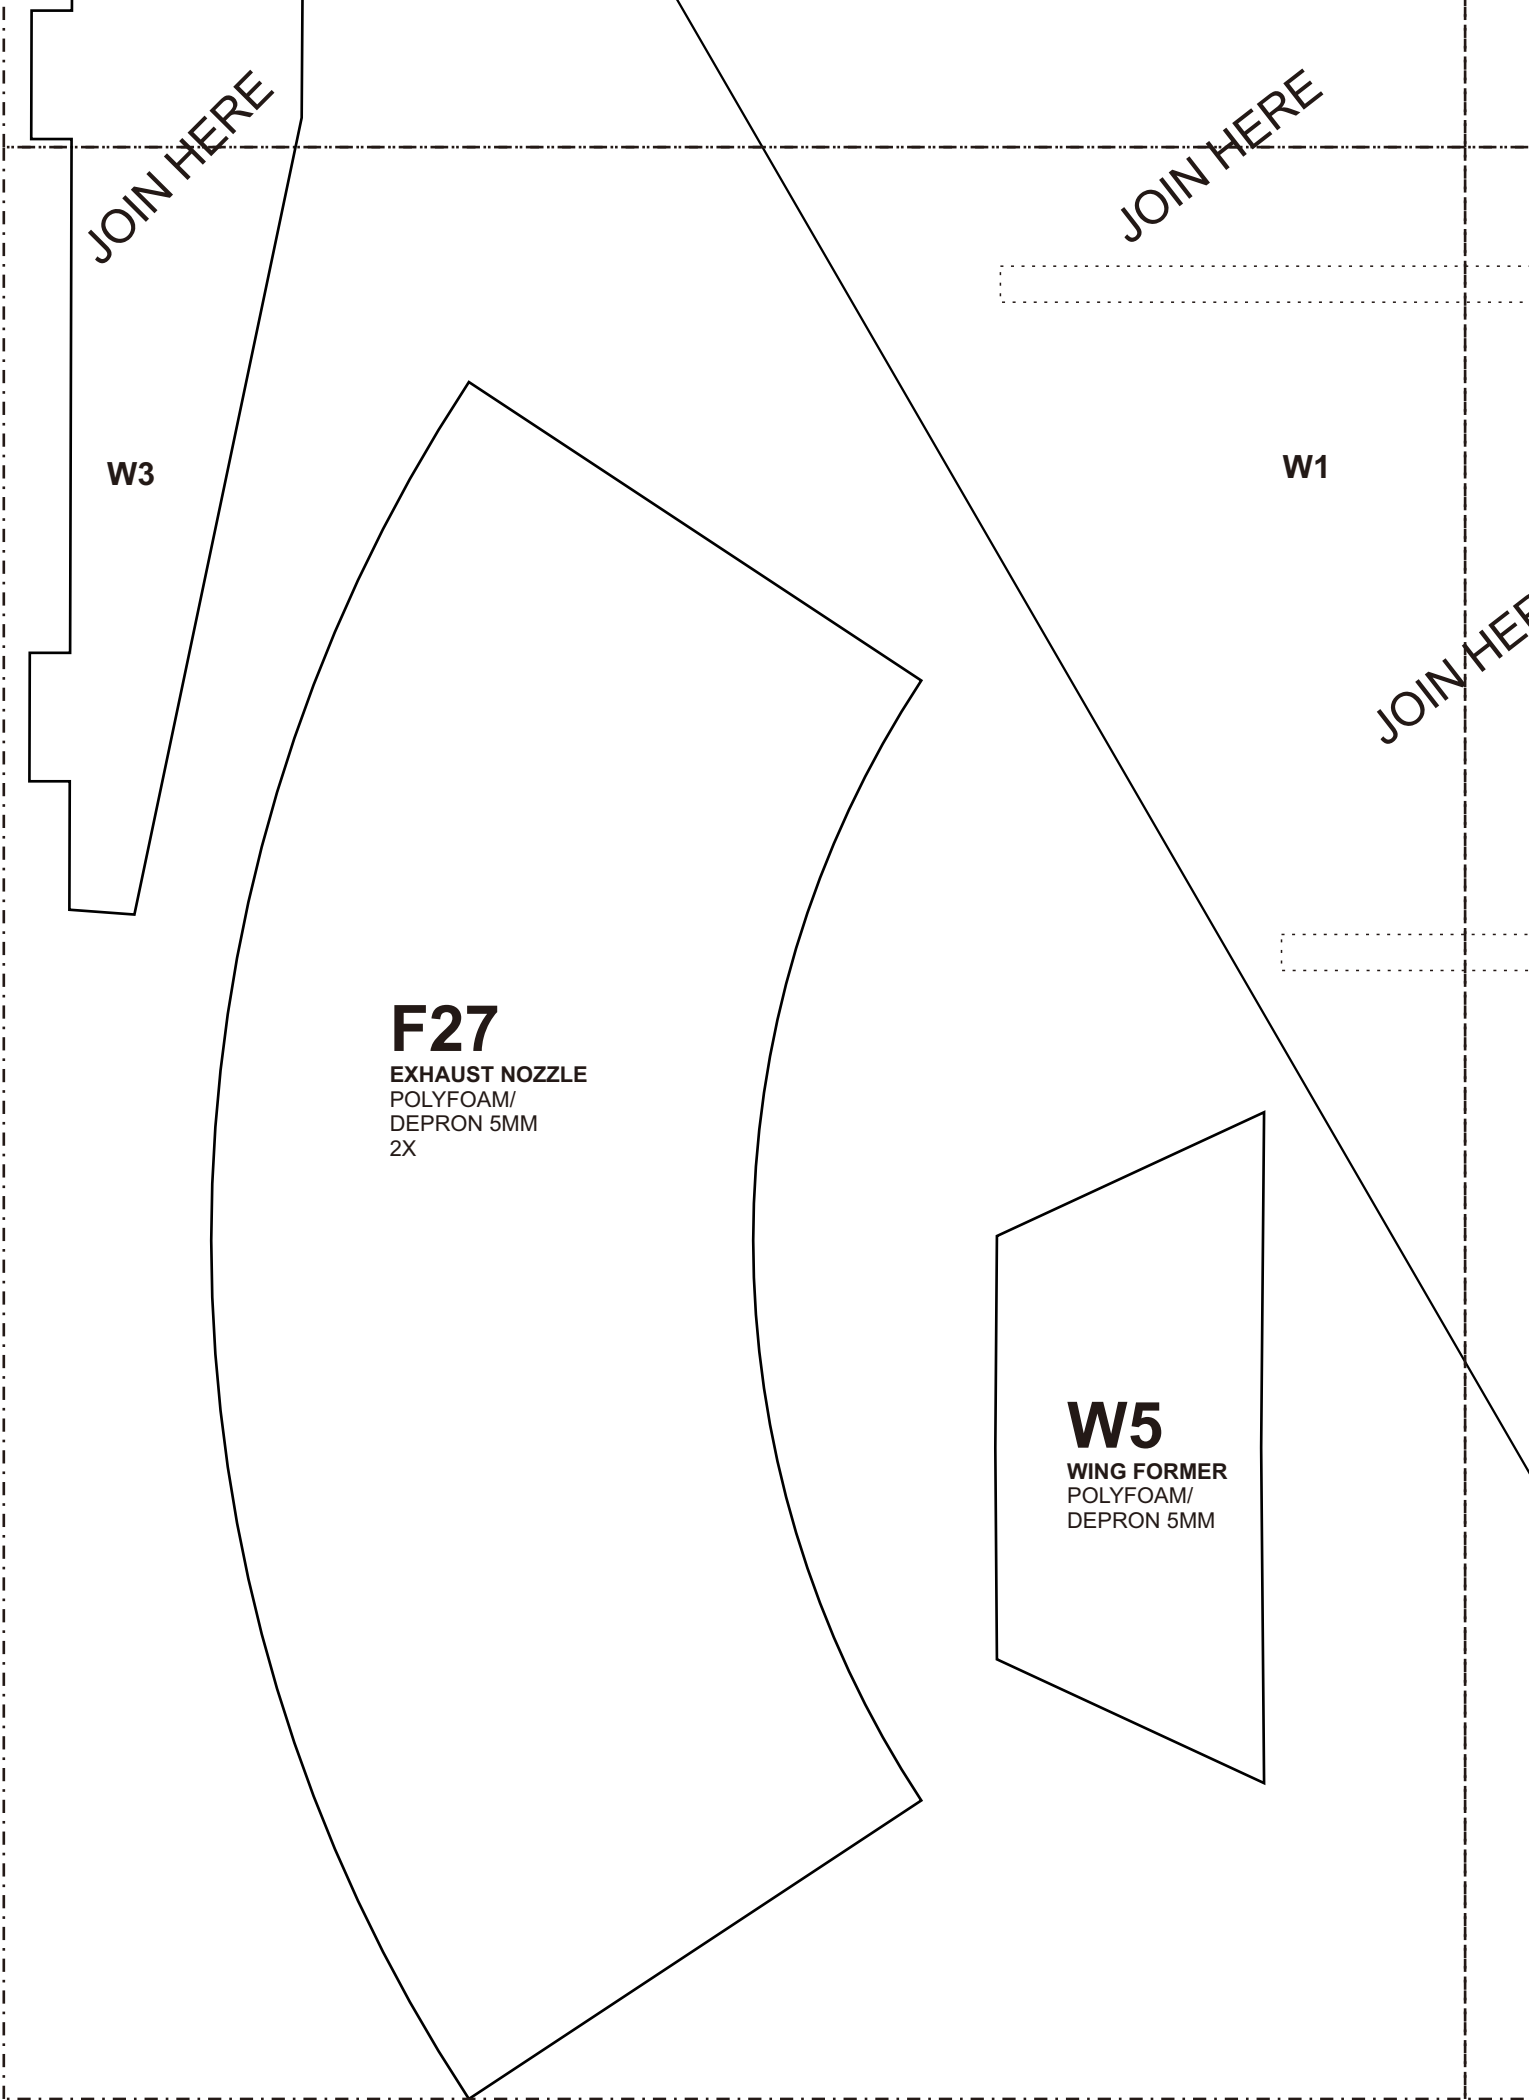

JOIN HERE

JOIN HERE

W3

W1

JOIN HERE

F27

EXHAUST NOZZLE
POLYFOAM/
DEPRON 5MM
2X

W5

WING FORMER
POLYFOAM/
DEPRON 5MM