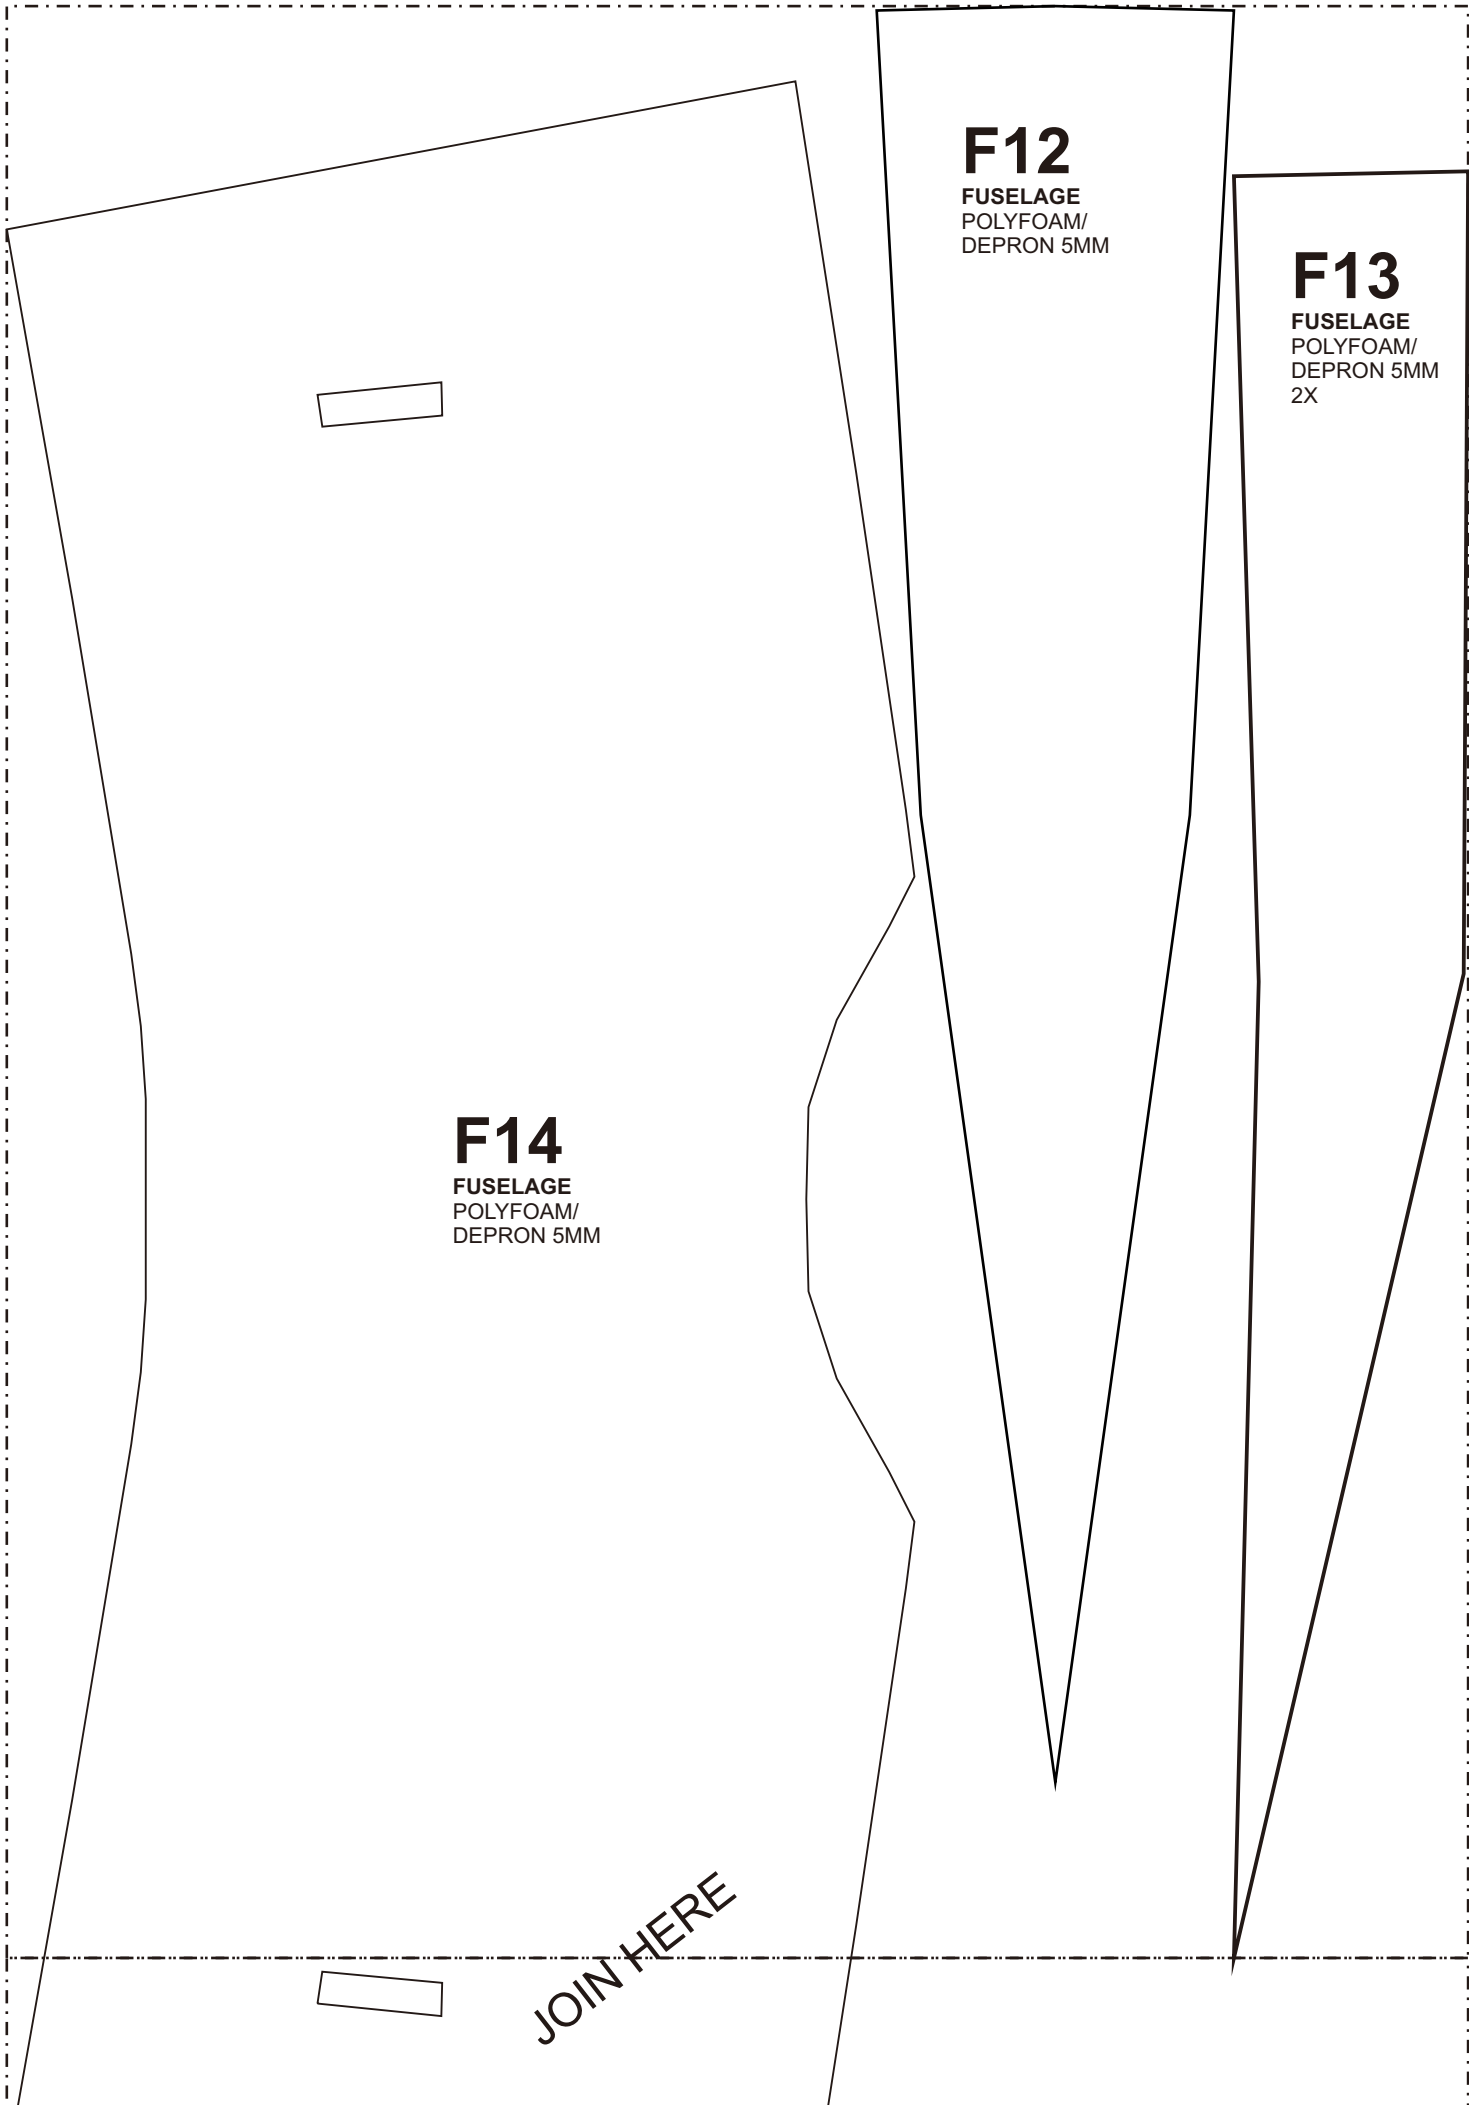

F12

FUSELAGE
POLYFOAM/
DEPRON 5MM

F13

FUSELAGE
POLYFOAM/
DEPRON 5MM
2X

F14

FUSELAGE
POLYFOAM/
DEPRON 5MM

JOIN HERE