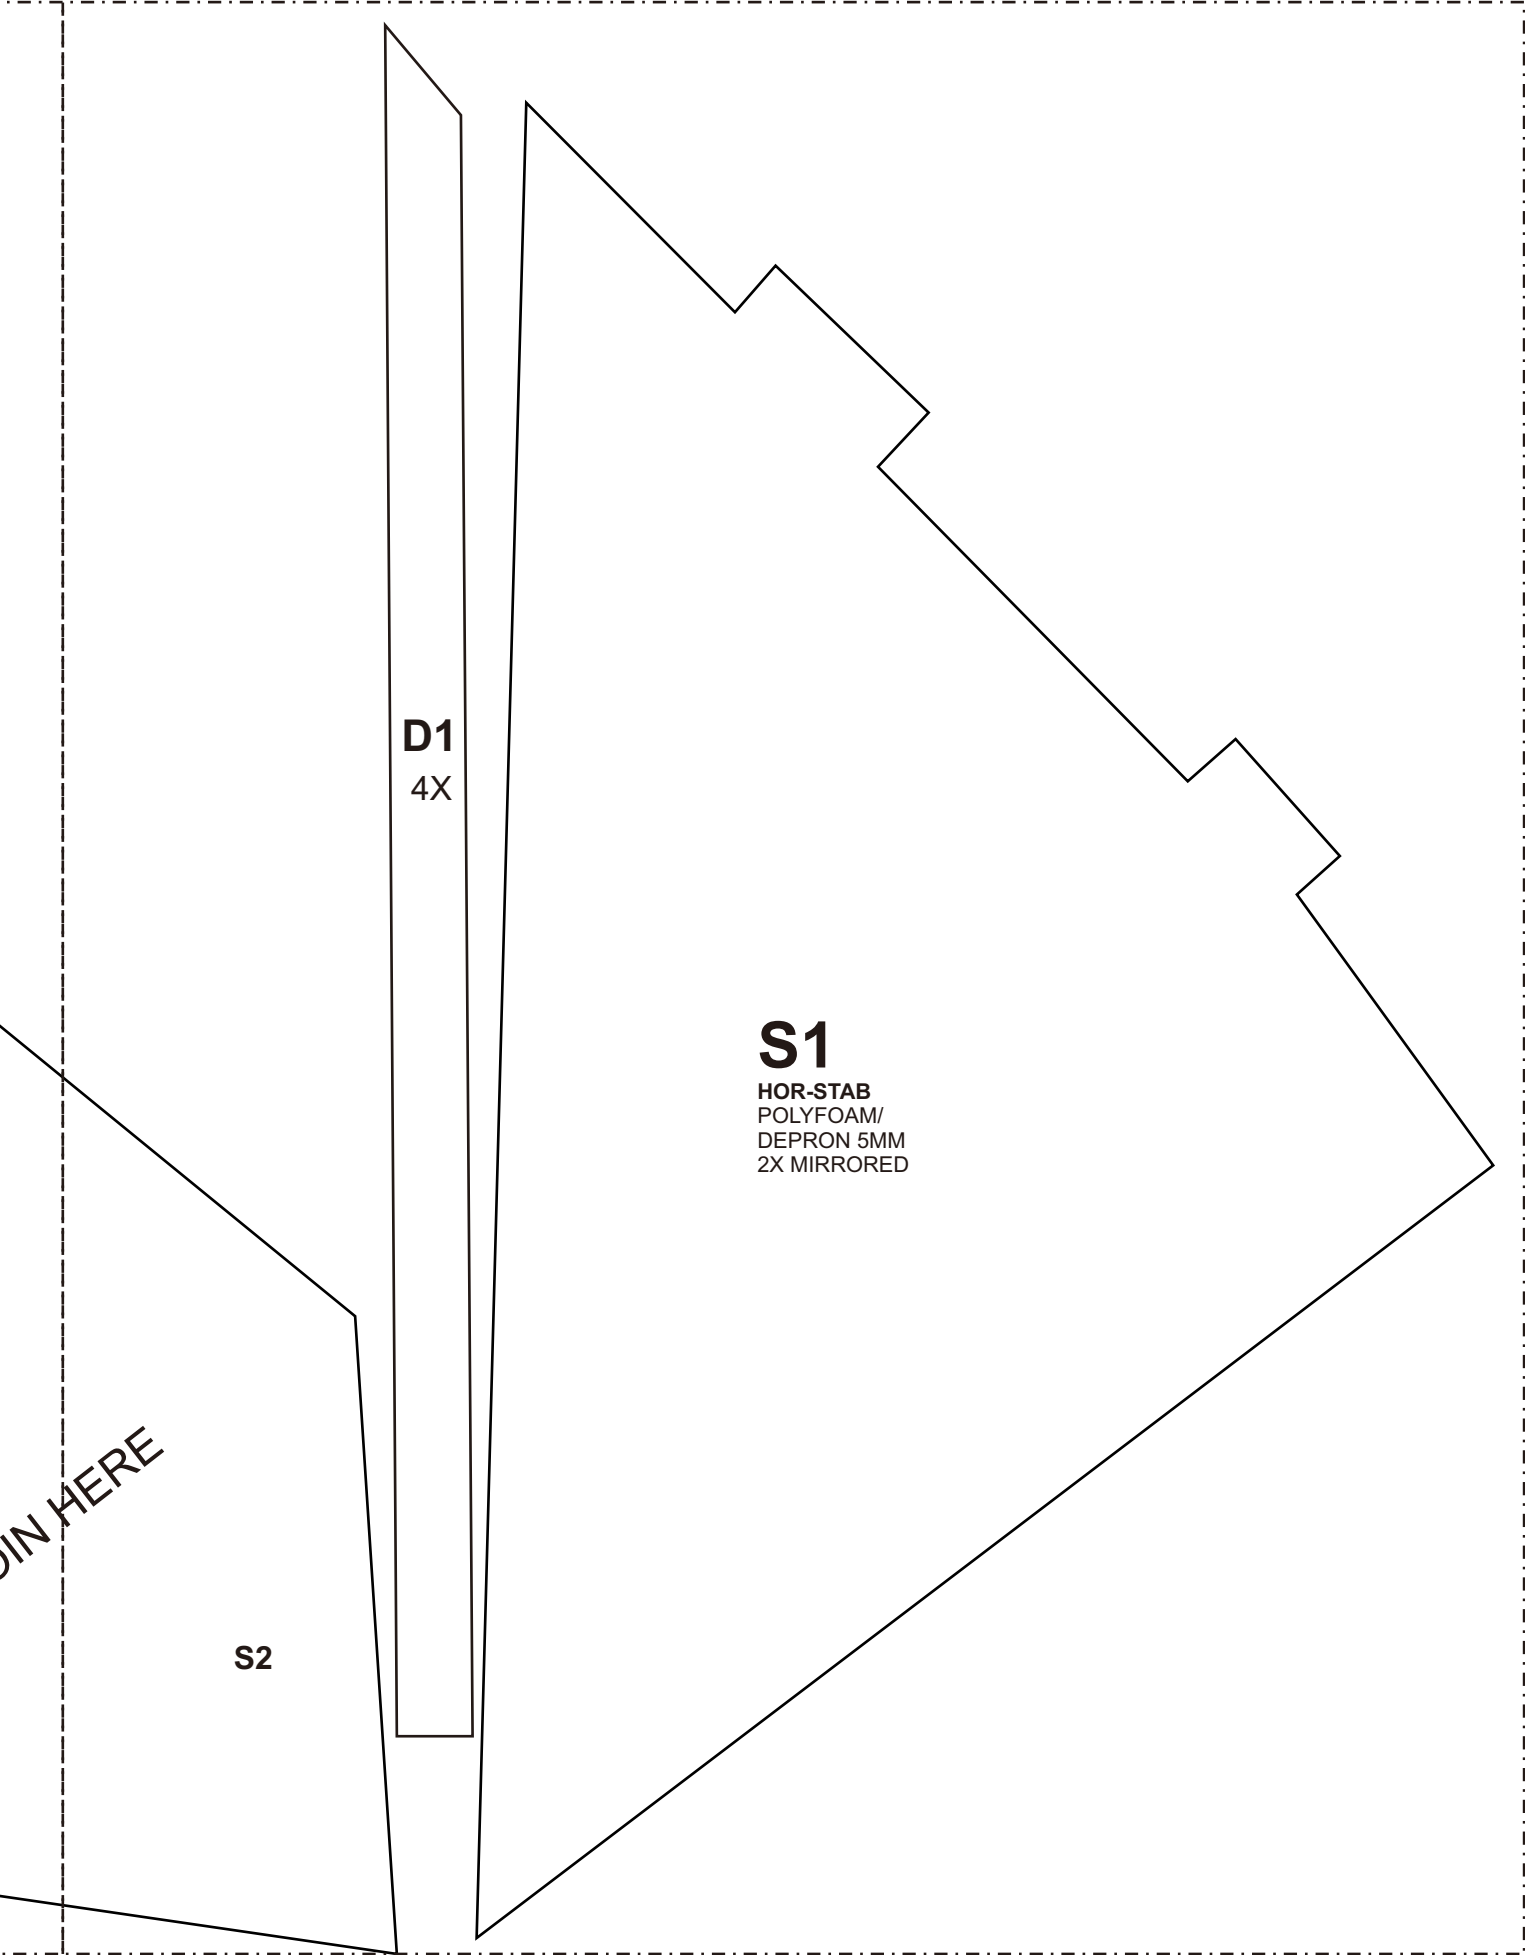

JOIN HERE

D1
4X

S1
HOR-STAB
POLYFOAM/
DEPRON 5MM
2X MIRRORED

S2