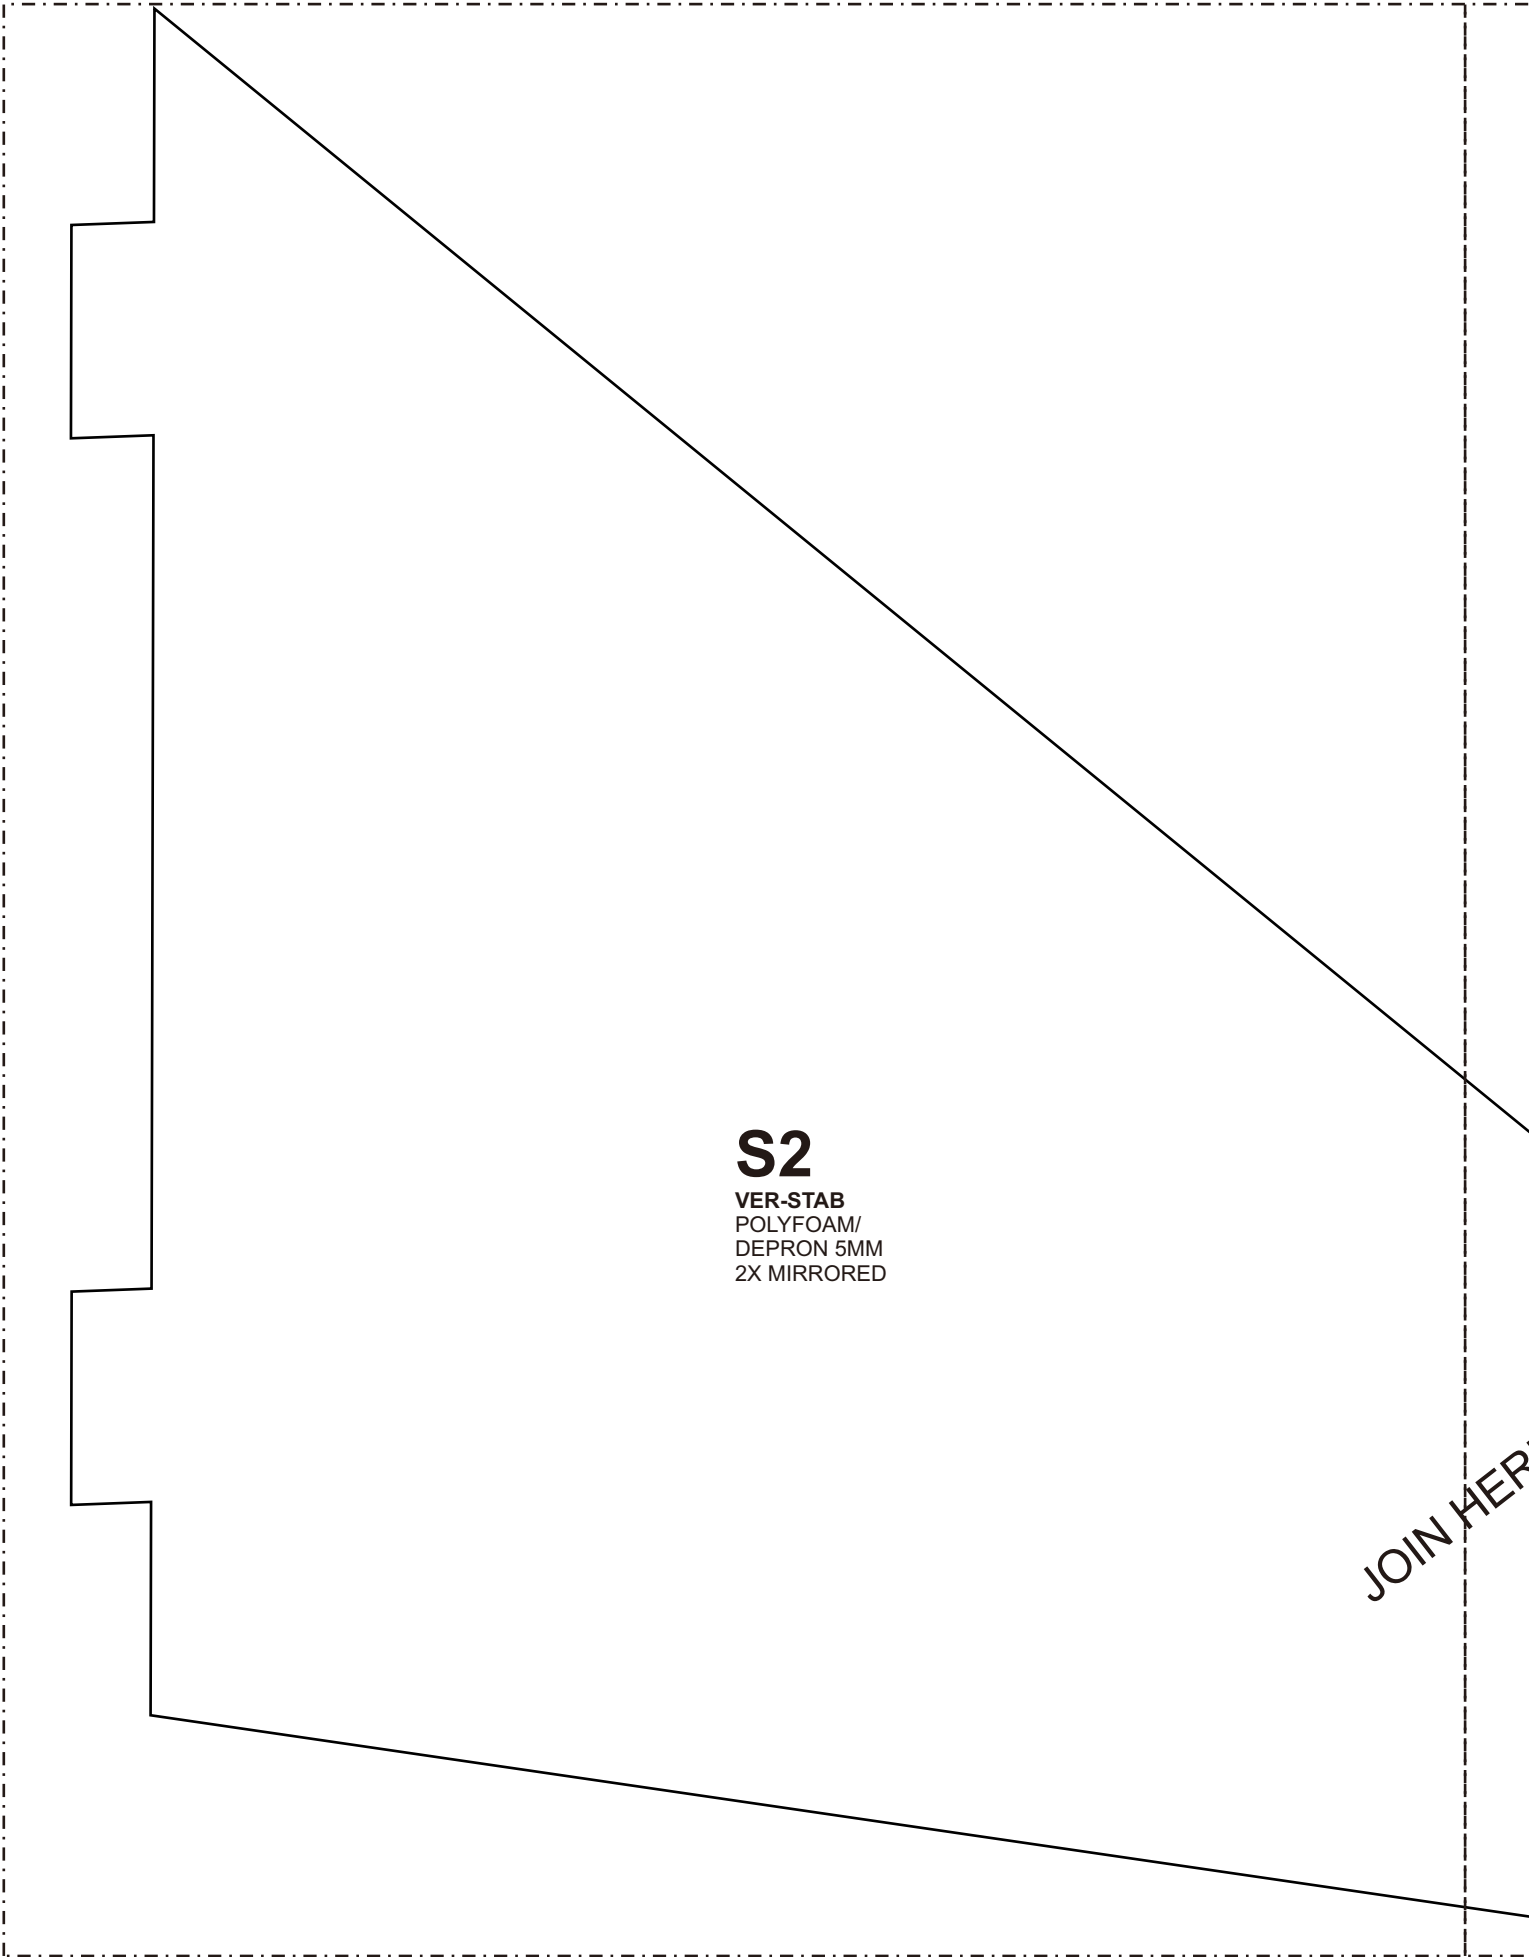

S2

VER-STAB
POLYFOAM/
DEPRON 5MM
2X MIRRORED

JOIN HERE