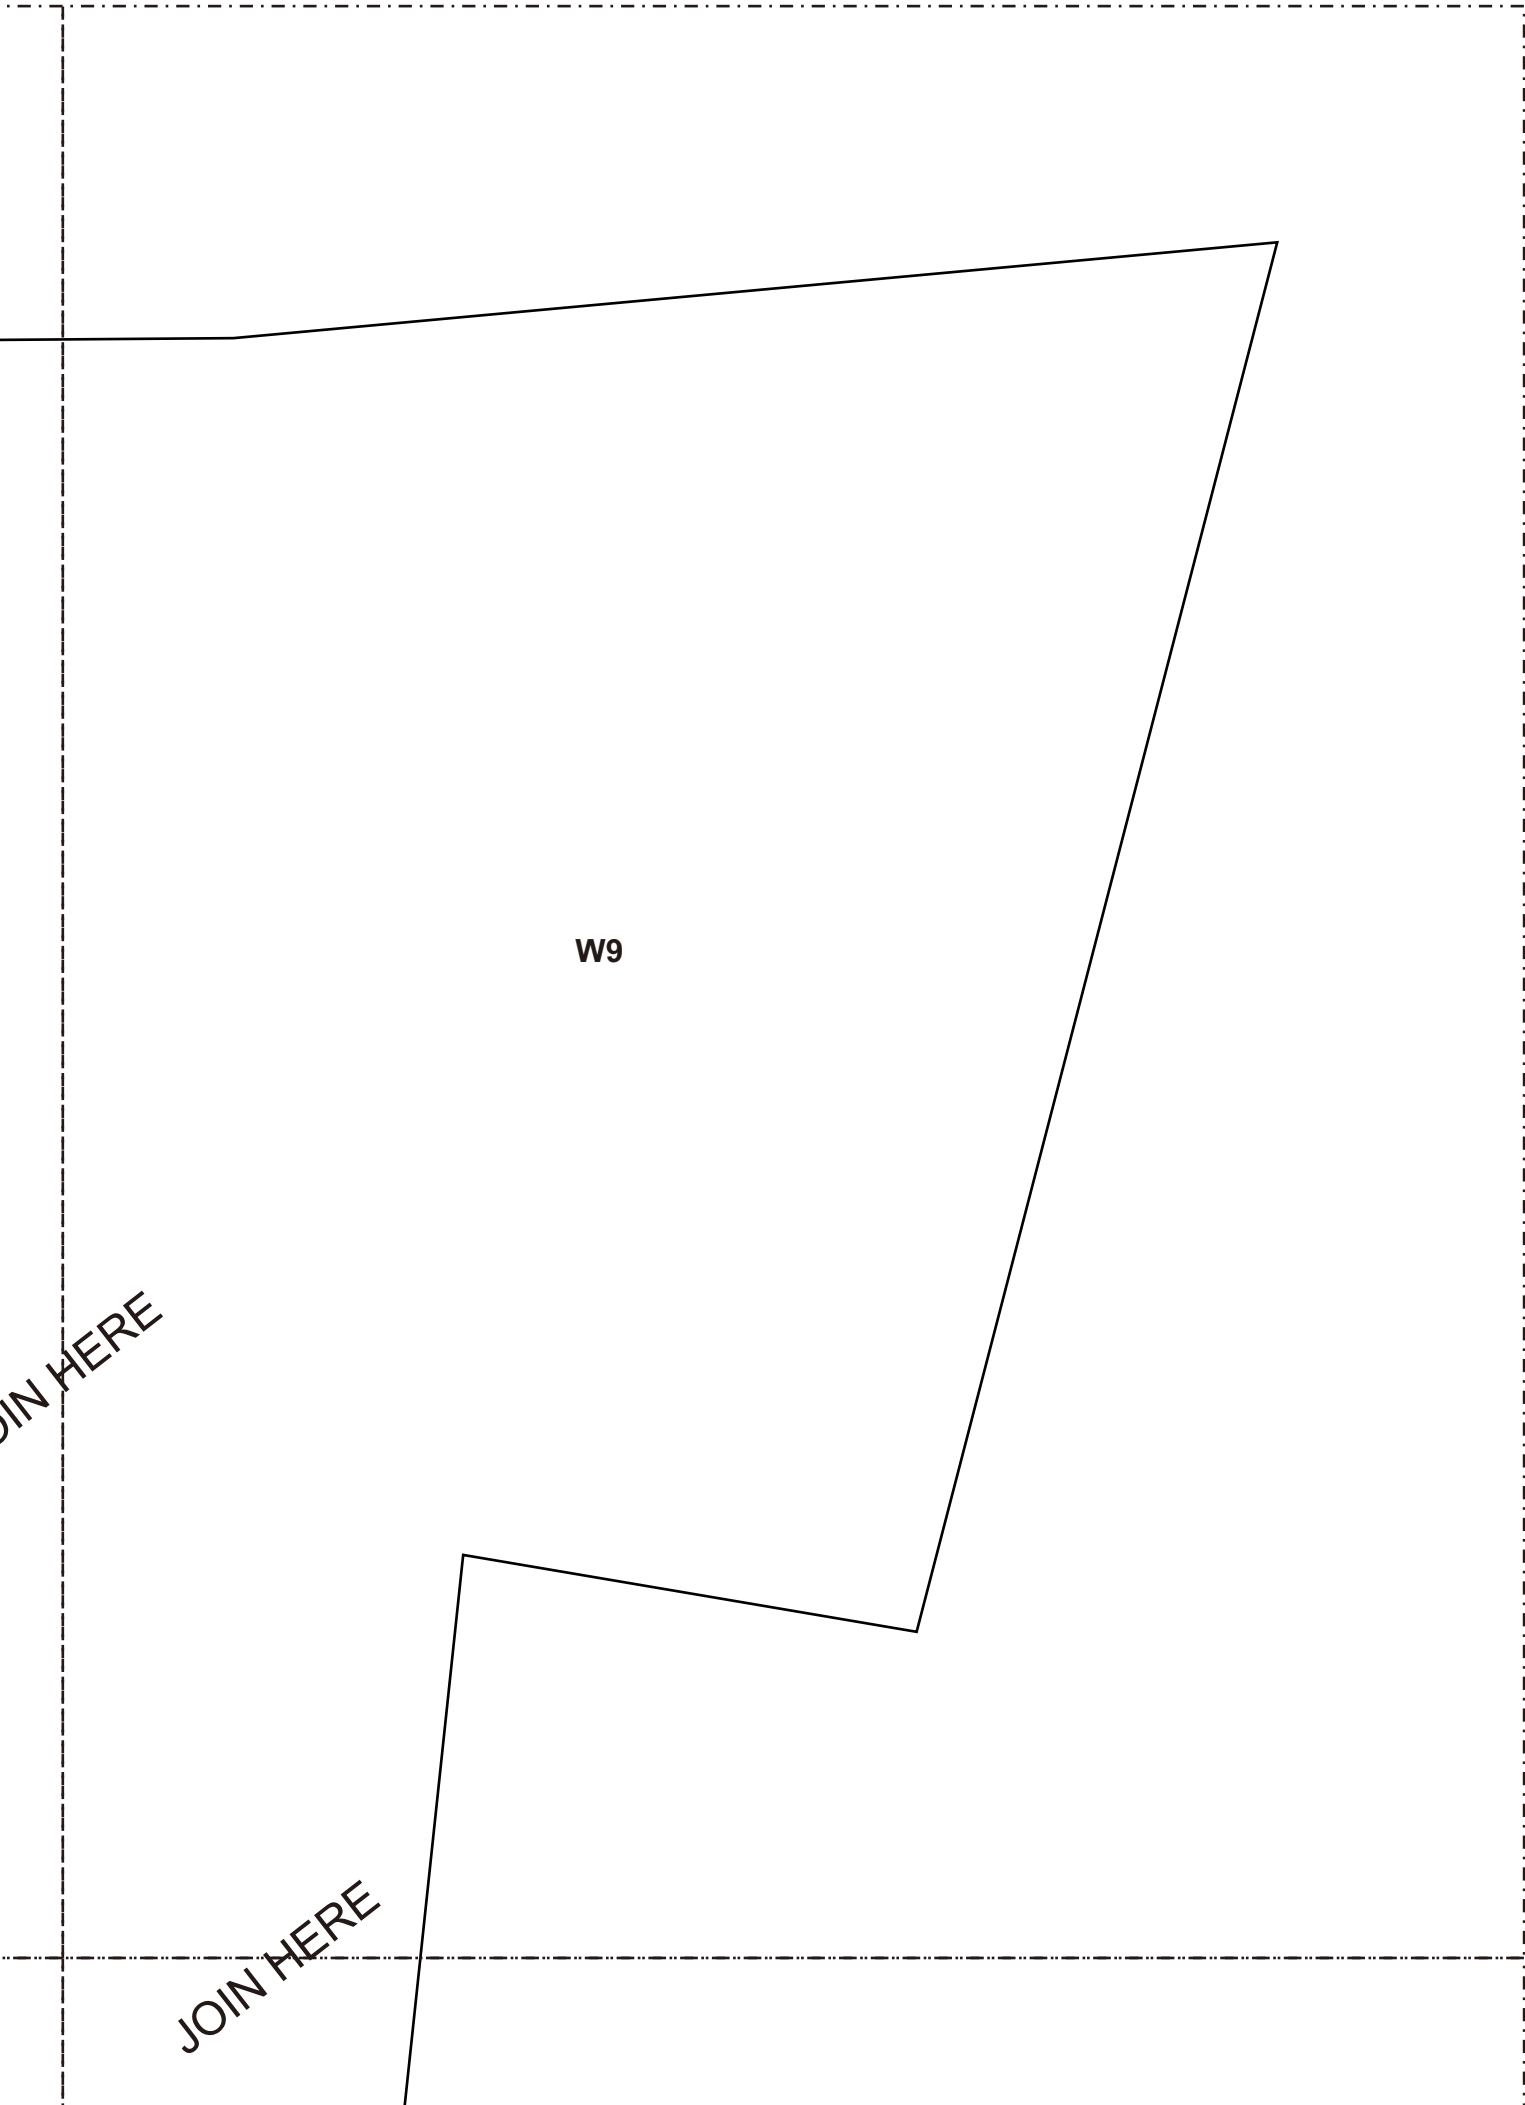

W9

JOIN HERE

JOIN HERE